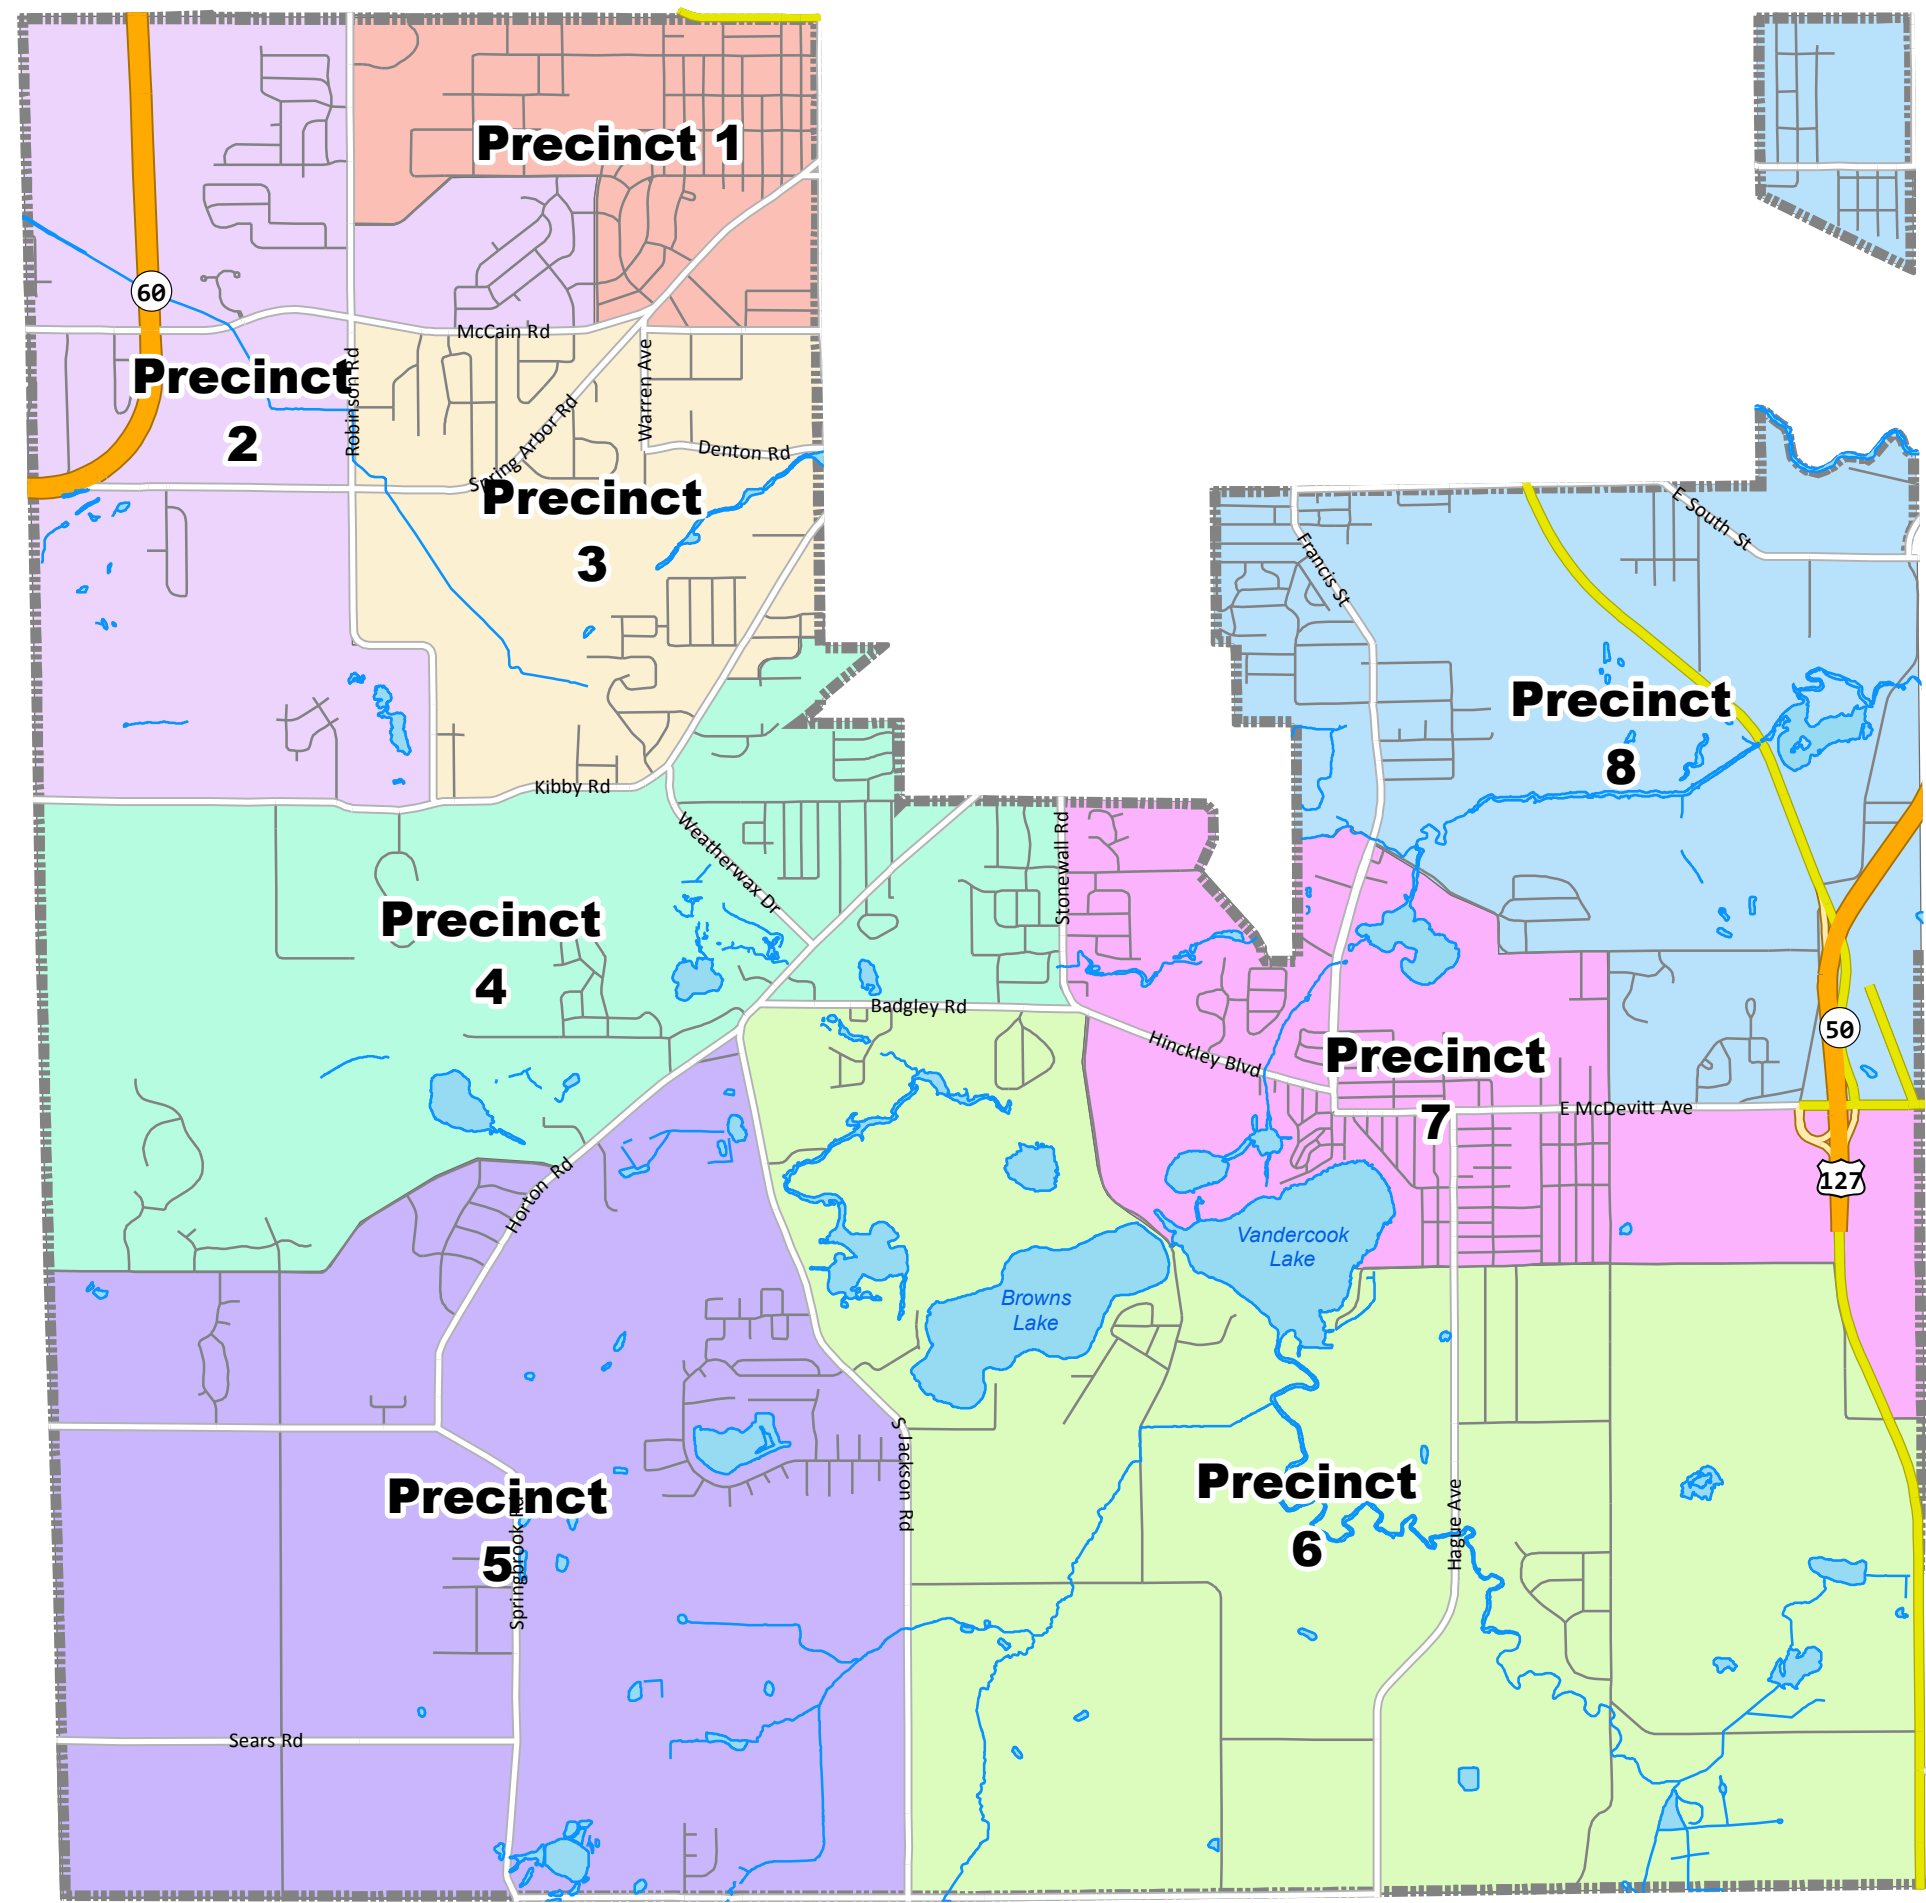

**Summit Township  
Jackson County, Michigan**

**PRECINCT  
MAP**

Map Printed: July 26, 2012