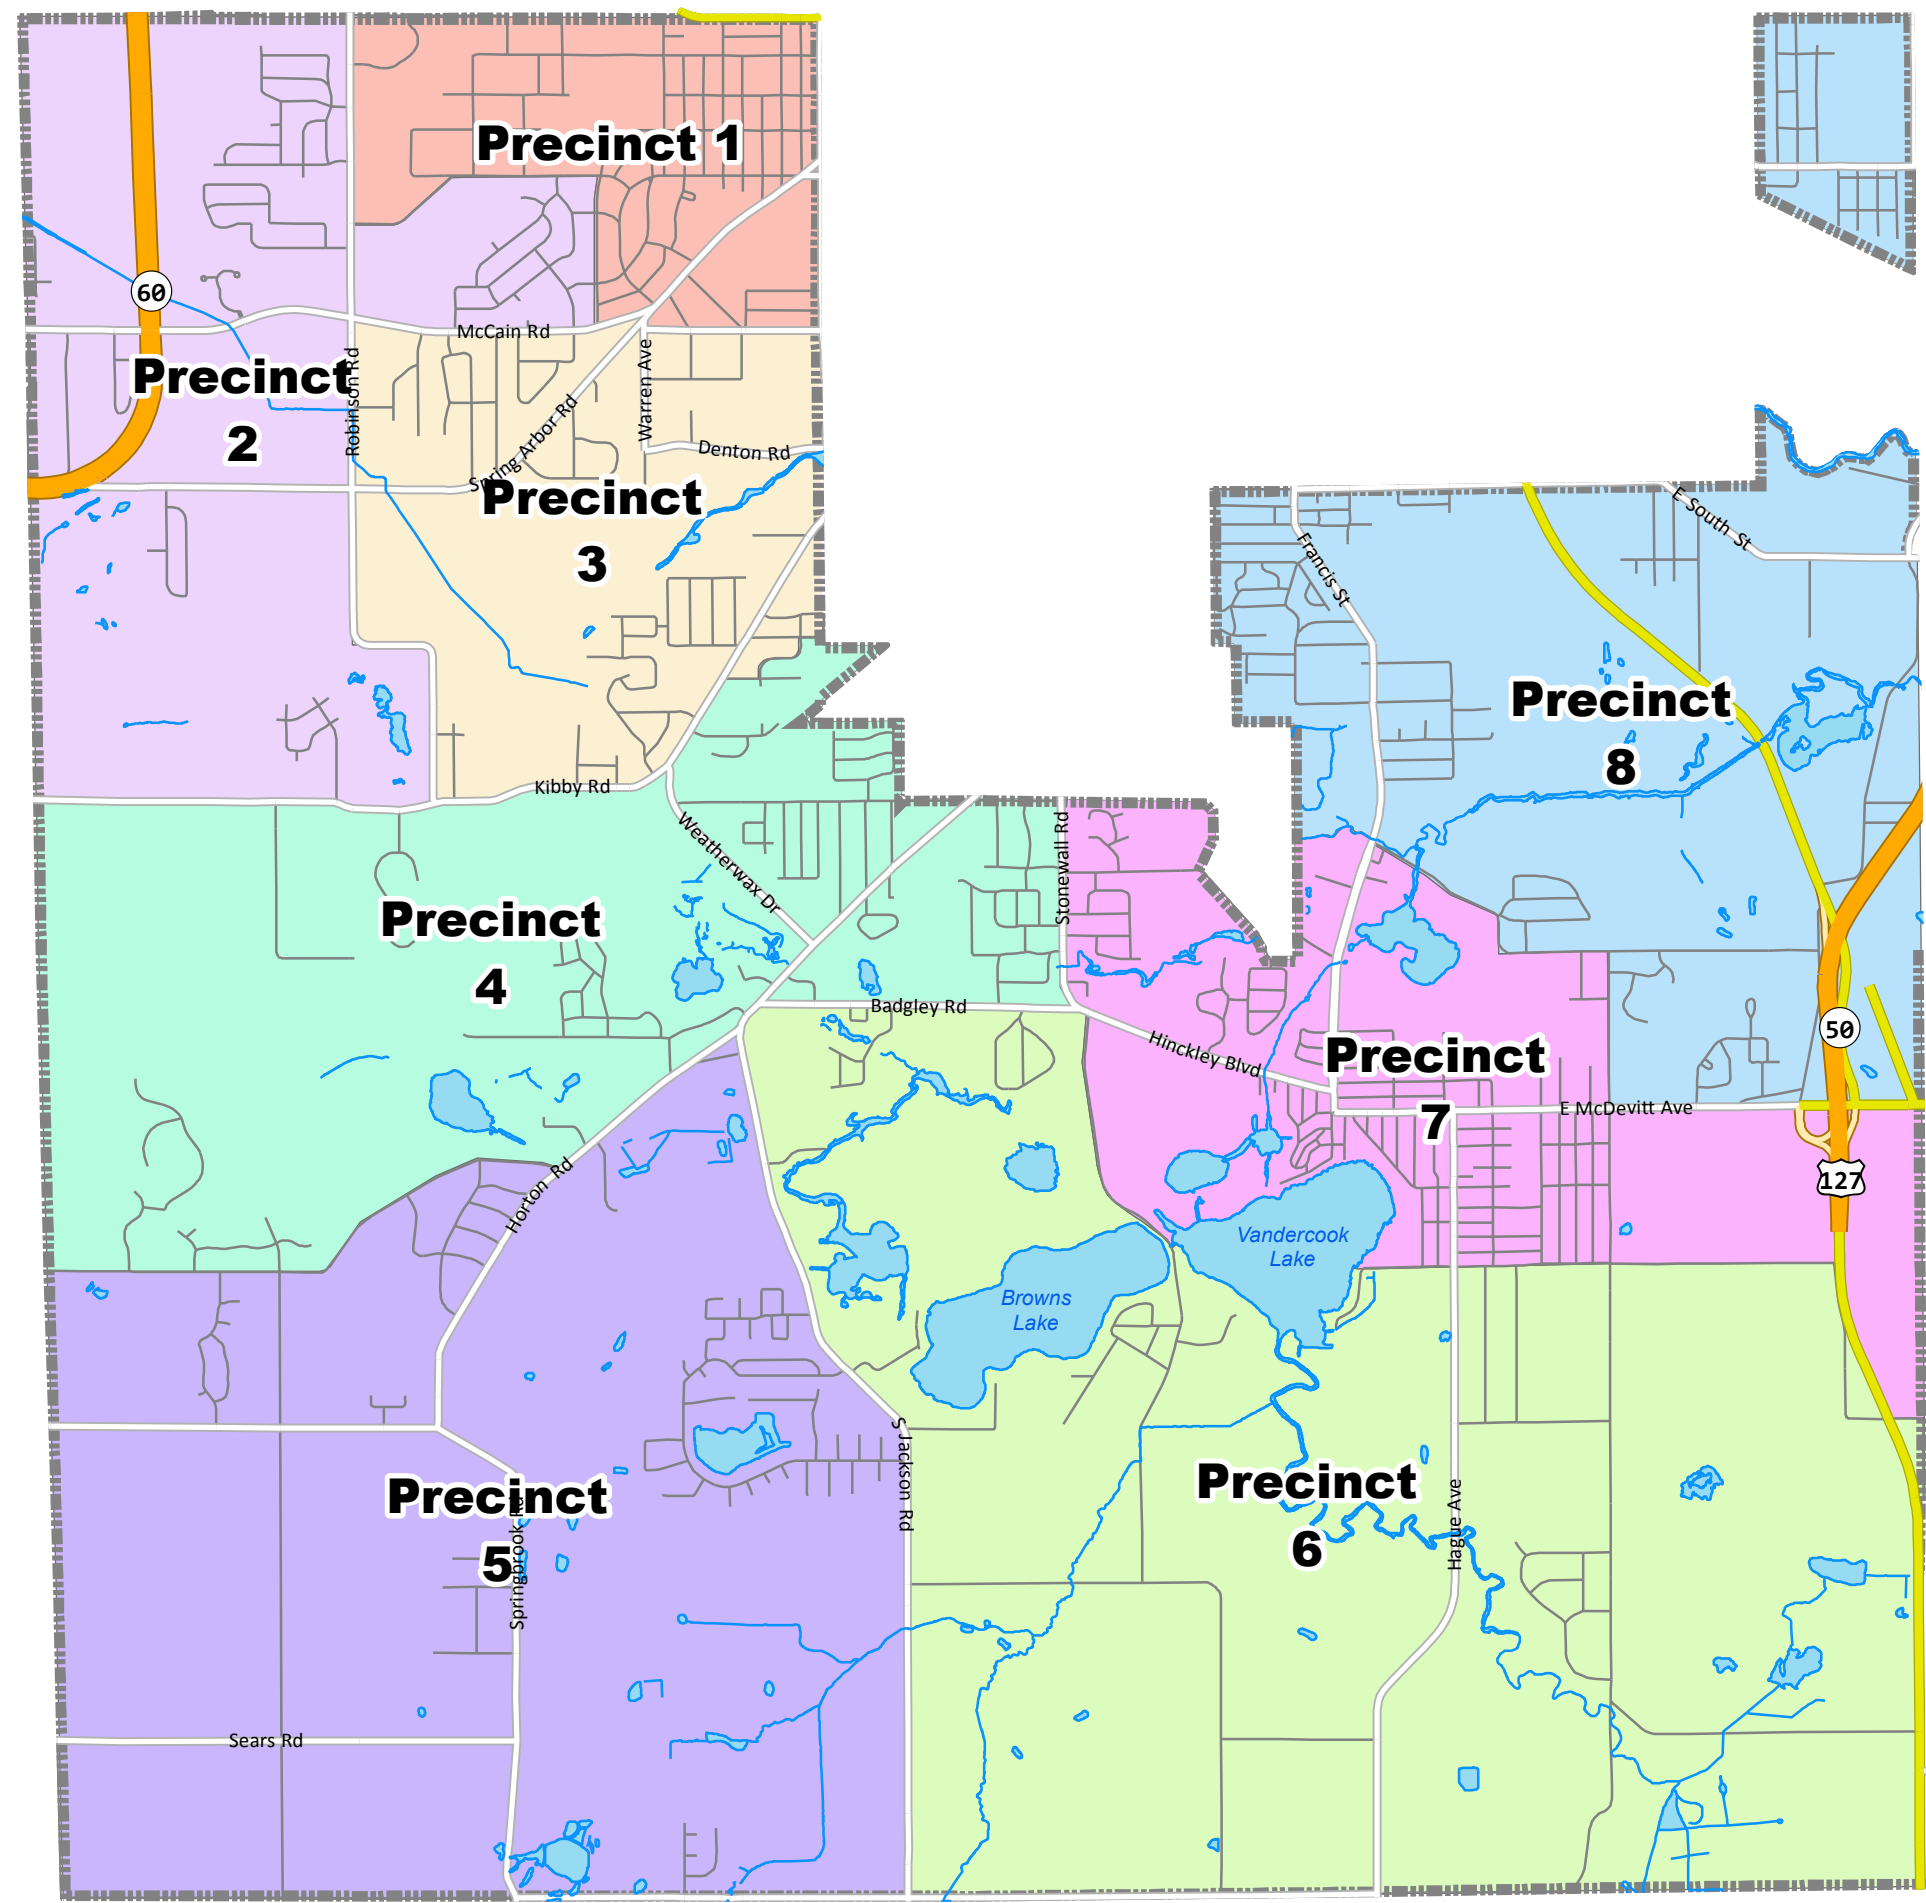

**Summit Township
Jackson County, Michigan**

**PRECINCT
MAP**

Map Printed: July 26, 2012